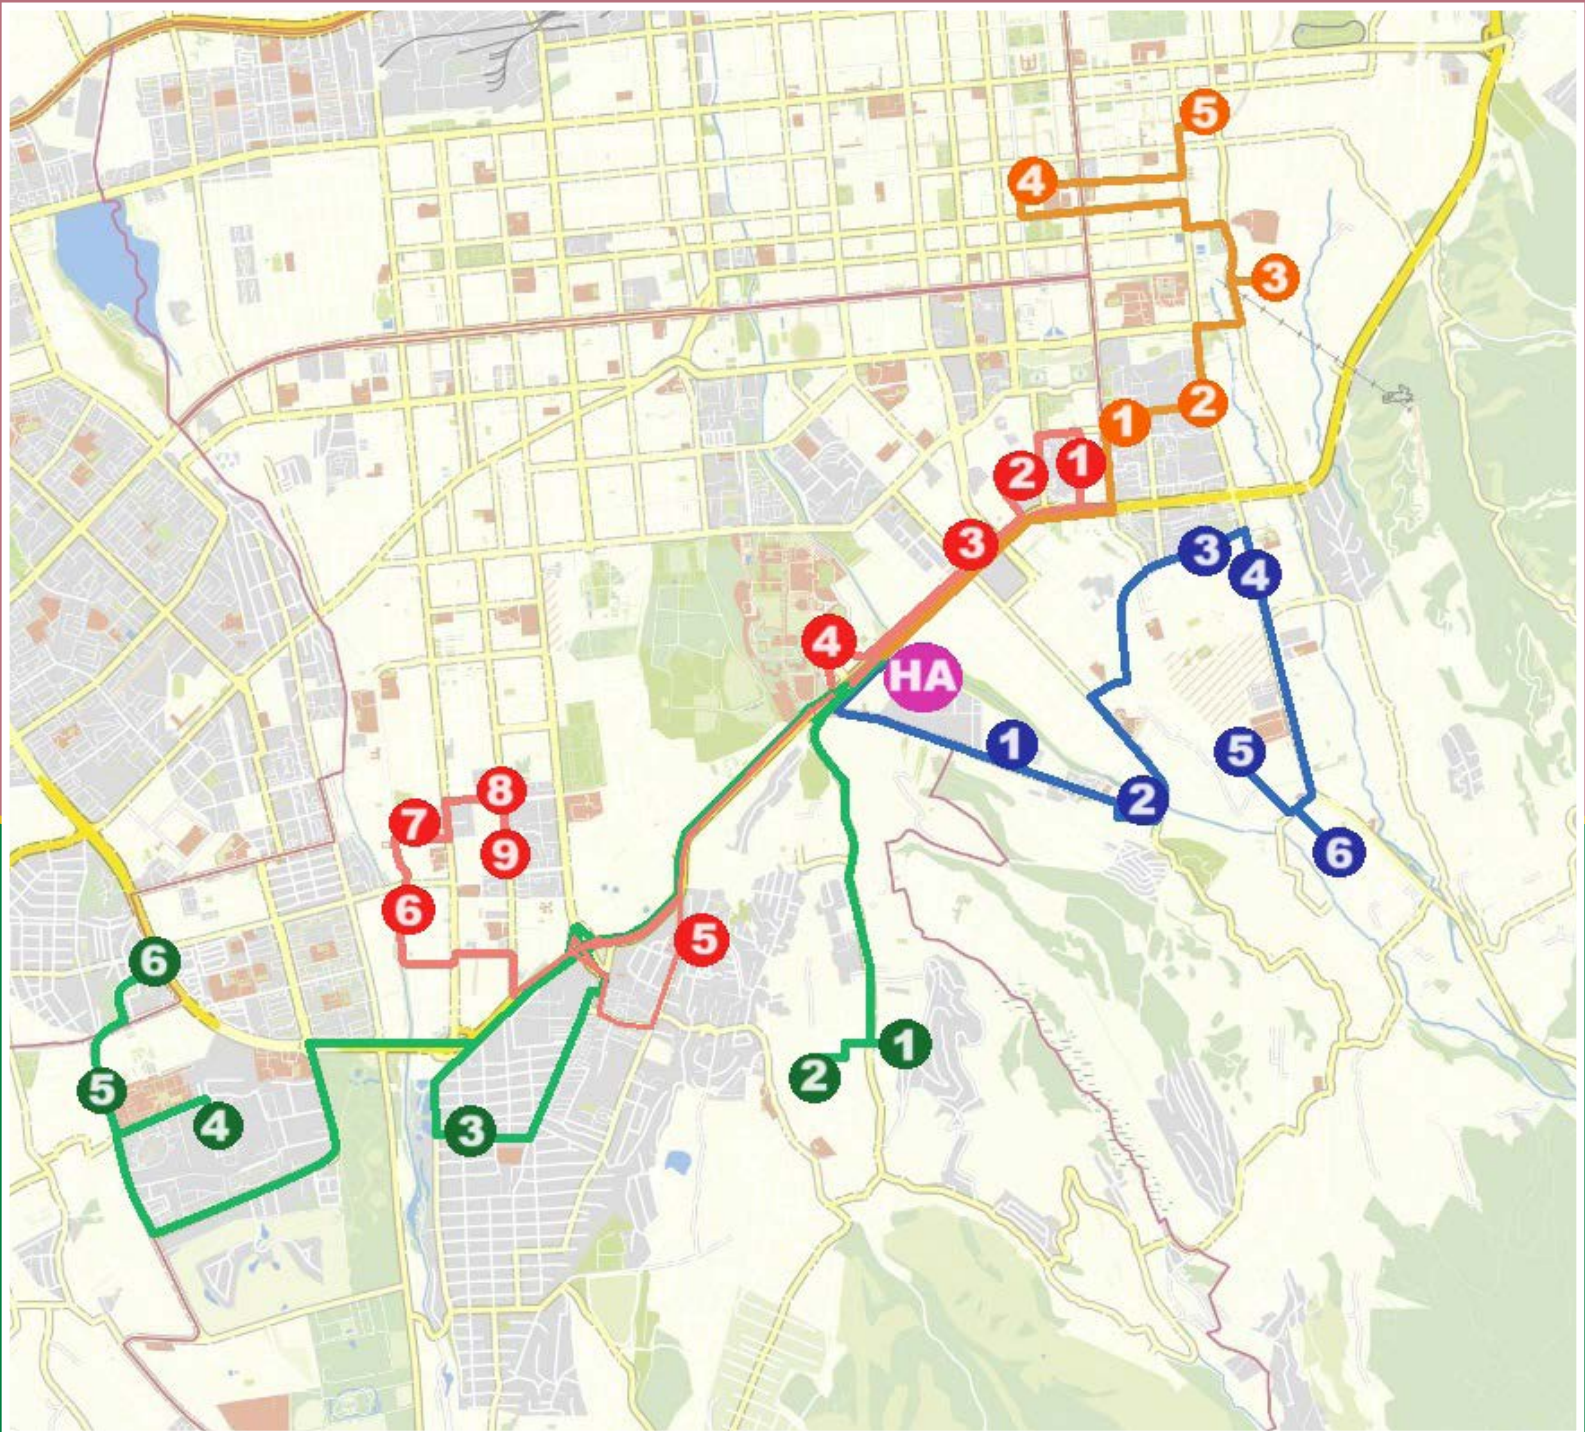

Haileybury Almaty

Delivery 1
(4.15 pm)

Red route line

Delivery 1		
#	Stop	Departure
	Departure from the School	4.15
1	AC Orion	4.25
2	AC AFD Plaza	4.28
3	Seifullin Ave. (AC Metropole)	4.31
4	AC Esentai Apartments	4.35
5	AC Baisal	4.45
6	AC Mega Towers	4.55
7	AC Element	5.00
8	BS Berezovskiy St (AC TERRA)	5.05
9	BS Almagul mcd (AC Seven Hills)	5.10

Orange route line

Delivery 1		
#	Stop	Departure
	Departure from the School	4.15
1	BS Ramstore Mall	4.20
2	Dostyk Plaza (Dostyk - Zholdasbekov)	4.23
3	Koshkunov St.	4.40
4	AC Stolichniy	4.45
5	AC Vostochniy Park	4.50

Blue route line

Delivery 1		
#	Stop	Departure
	Departure from the School	4.15
1	AC Ecentai city	4.20
2	AC La Verde	4.27
3	Samal - 3 (Baizhanov St. - Khadzhimukan St.)	4.38
4	BS Alatau Hotel	4.40
5	AC Klubniy Dom "Sovmin"	4.44
6	AC Luxor	4.46

Green route line

Delivery 1		
#	Stop	Departure
	Departure from the School	4.15
1	AC Remizovka	4.20
2	Akhmediyarov St. (Remizovka)	4.25
3	Nur-Alatau mcd.	4.50
4	AC Miras Park	5.00
5	BS Bobek School	5.05
6	AC Apple Town	5.10